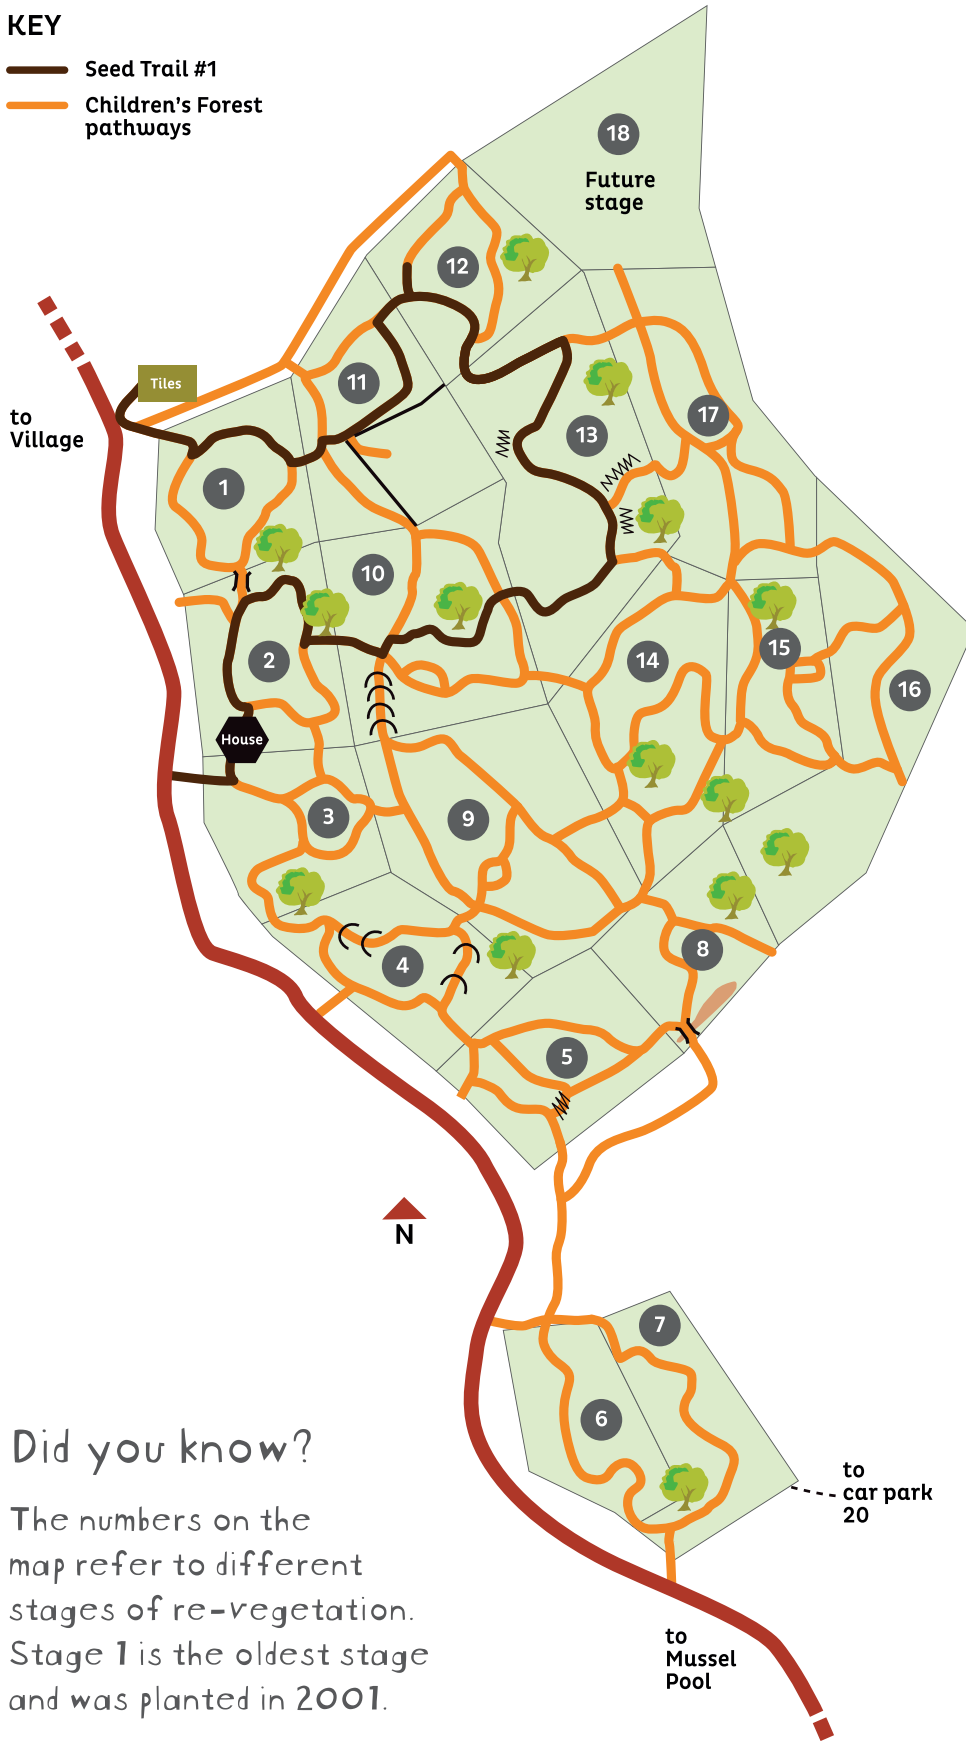

LET'S EXPLORE!

STAGES

1 2 9
11 12 13

Children's Forest Seed Clue Trail 1

Can you find all these creatures in the Forest?

1. Can you find these sculptures in the Children's Forest?

2. How many roos did you see on the kangaroo track?

3. Whose nest is this?

4. Draw your favourite thing that you saw in the Forest:

The Children's Forest is a community forest brought to you by Whiteman Park and Men of the Trees WA. Support the Forest with a gift membership for a child you know. Find out more at whitemanpark.com.au

Map

KEY

- Seed Trail #1
- Children's Forest pathways

Did you know?

The numbers on the map refer to different stages of re-vegetation. Stage 1 is the oldest stage and was planted in 2001.

The Children's Forest is a community forest brought to you by Whiteman Park and Men of the Trees WA. Support the Forest with a gift membership for a child you know. Find out more at whitemanpark.com.au